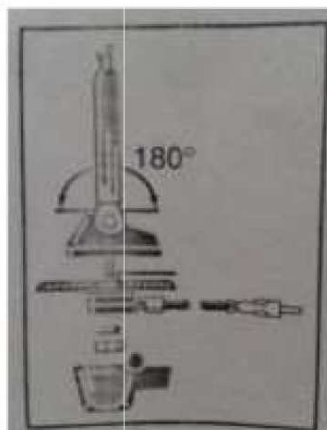

Prúťová anténa

Č. výrobku: AT-BERU-A100S

Impedancia	150 ohm
Dĺžka prútu	47 cm
Hlava antény	0°
Max. sklon	0° ...180°
Otvor	10 mm
Hĺbka inštalácie	20 mm
Prepoj. kábel	235 cm