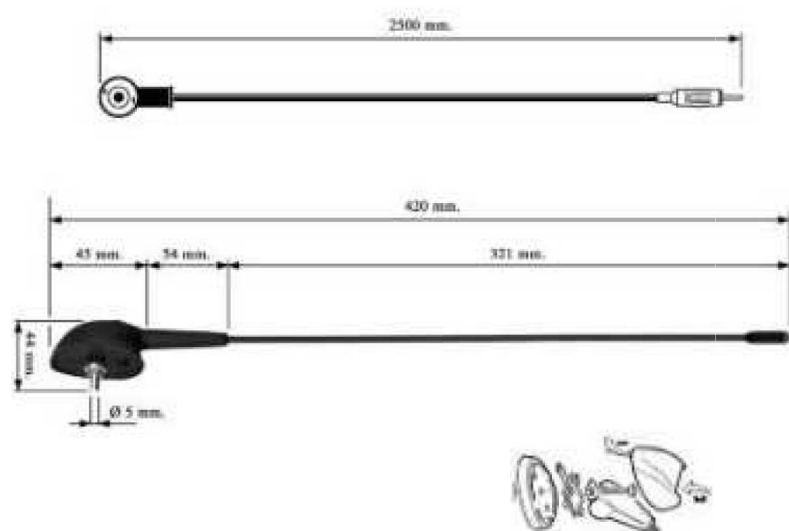

Prúťová anténa AF/FM

Č. výrobku: 10-121