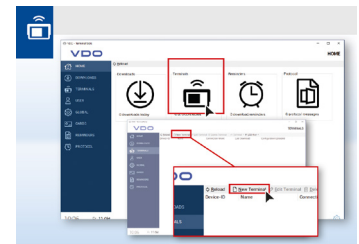

TFT-colour display with graphic symbols