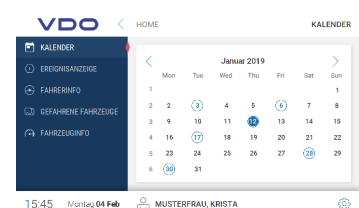

TFT-colour display with graphic symbols