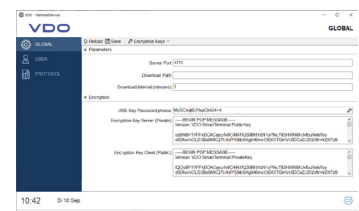

Package content

- VDO SmartTerminal
- 100-240 volt power supply
- Network cable RJ45 (Ethernet)
- USB cable
- Quick start guide
- Cleaning cloth
- Cleaning card

Order number:

VDO SmartTerminal
(for wall and table mounting)
2910002168600

VDOSmartTerminalSetup.exe

TFT-colour display with graphic symbols

Downloading of driver card and mass memory data

VDO TerminalService