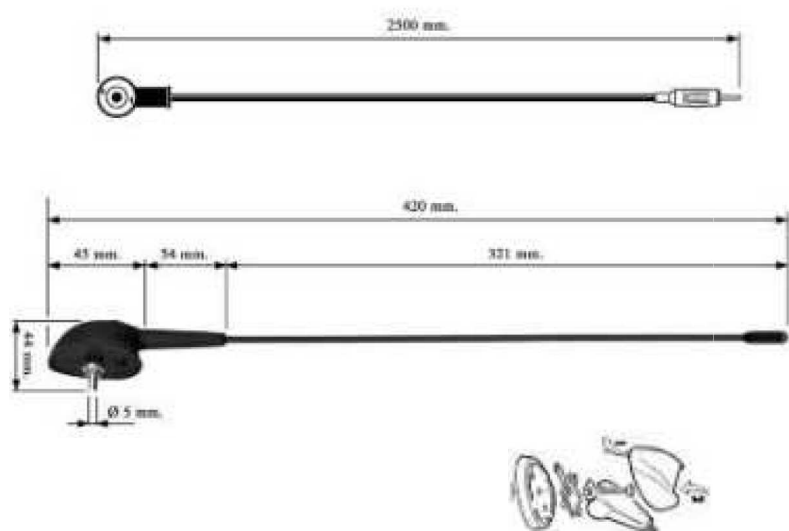

Prúťová anténa AF/FM

Č. výrobku: 10-121