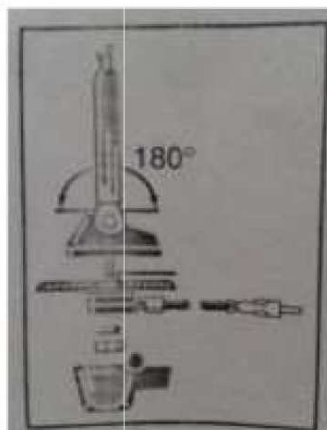

Prúťová anténa

Č. výrobku: AT-BERU-A100S

Impedancia	150 ohm
Dĺžka prúťu	47 cm
Hlava antény	0°
Max. sklon	0° ...180°
Otvor	10 mm
Hĺbka inštalácie	20 mm
Prepoj. kábel	235 cm